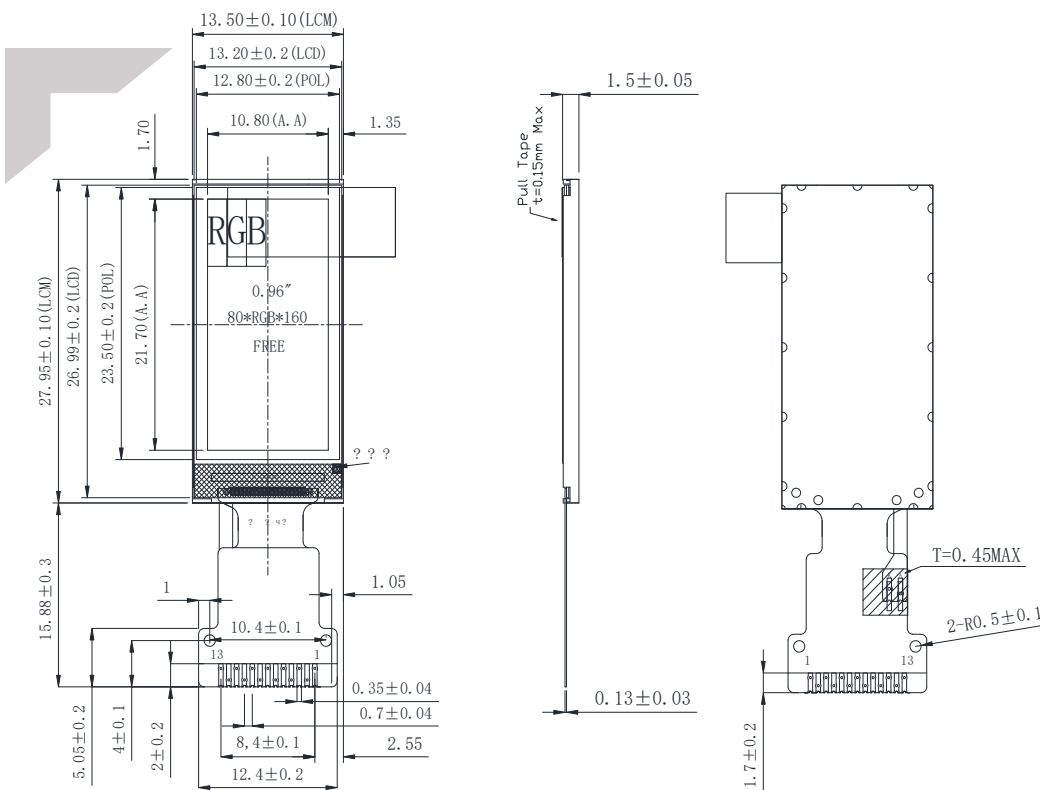

Optima

OF0096AAN

◎ Feature

Item	Info.
Resolution	80*160
Power supply	3.0V
Interface	4-SPI
IC	ST7735S
View Direction	ALL
Touch Panel	-

◎ Mechanical Data (unit: mm)

Item	Dimension
Module dimension	13.50 x 27.95
View area	12.80 x 23.50
Active area	10.80 x 21.70
Pixel size	0.135 x 0.1356

◎ Electrical Characteristics (unit: V)

Item	Min	Typ	Max
Supply Voltage (VDD)	2.5	2.8	3.3
Voltage for Backlight	-	3.0	-

◎ Temperature Range (unit: °C)

Item	Min	Typ	Max
Operating Temp.	-20		70
Storage Temp.	-30		80

NO	SYMBOL
1	TPO
2	TP1
3	SDA
4	SCL
5	RS
6	RES
7	CS
8	GND
9	NC
10	VCC
11	LEDK
12	LEDA
13	GND